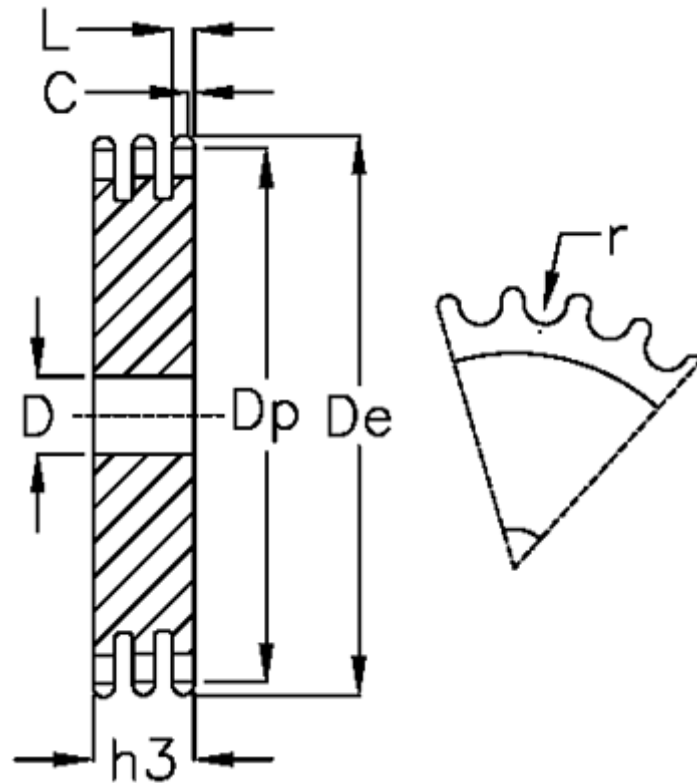

Article number: 616023007070

Description: Plate wheel 12 B-3 Z=70 triplex

Measures

C	= 2
D	= 30
De	= 433.6
Dp	= 424.6
For chain size	= 3/4 x 7/16
For chain type	= 12 B-3
h3	= 49.8
L	= 10.8

Number of teeth	= 70
r	= 12.07